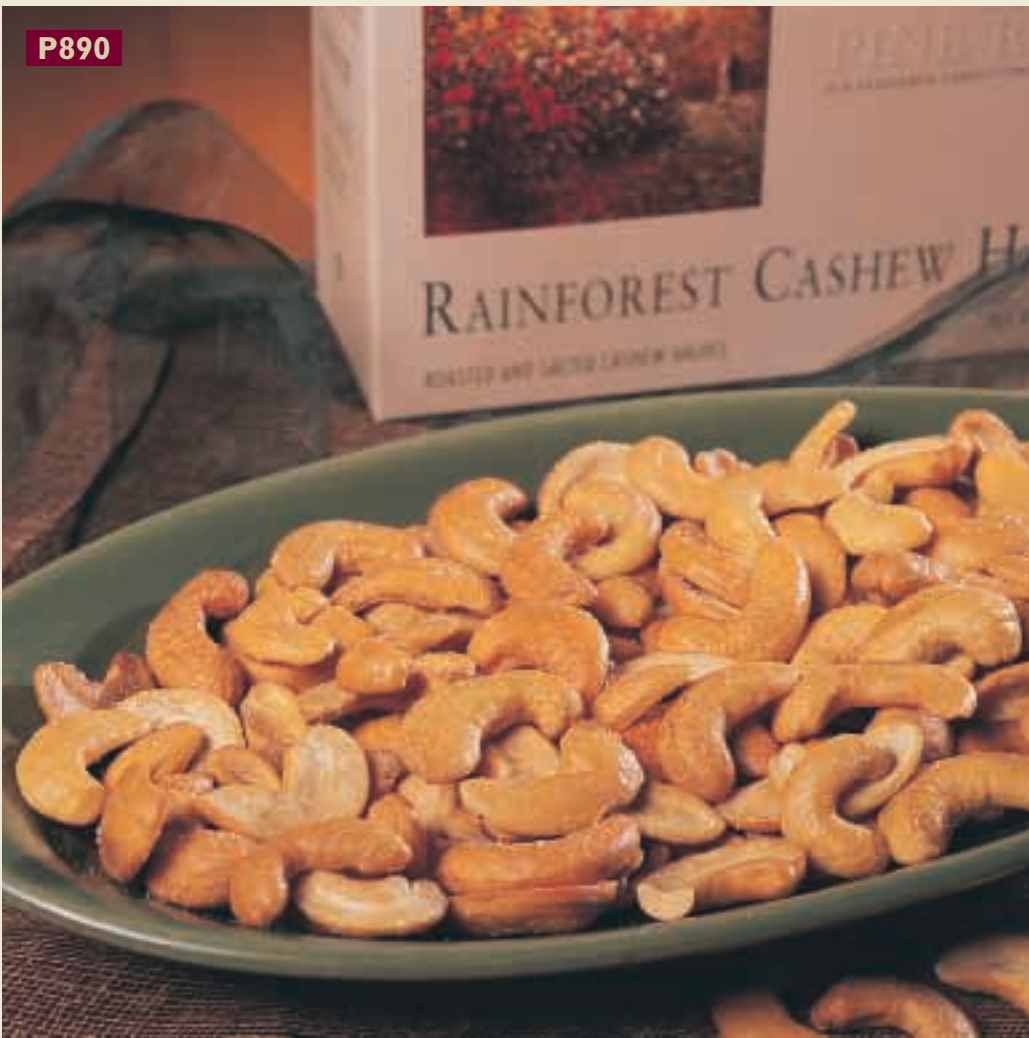

P890

RAINFOREST CASHEW HALVES

P890. These delicious split cashews are fresh roasted and lightly salted. Packed in a lovely box perfect for gift giving. (5 oz. box) **$7.50**

P240