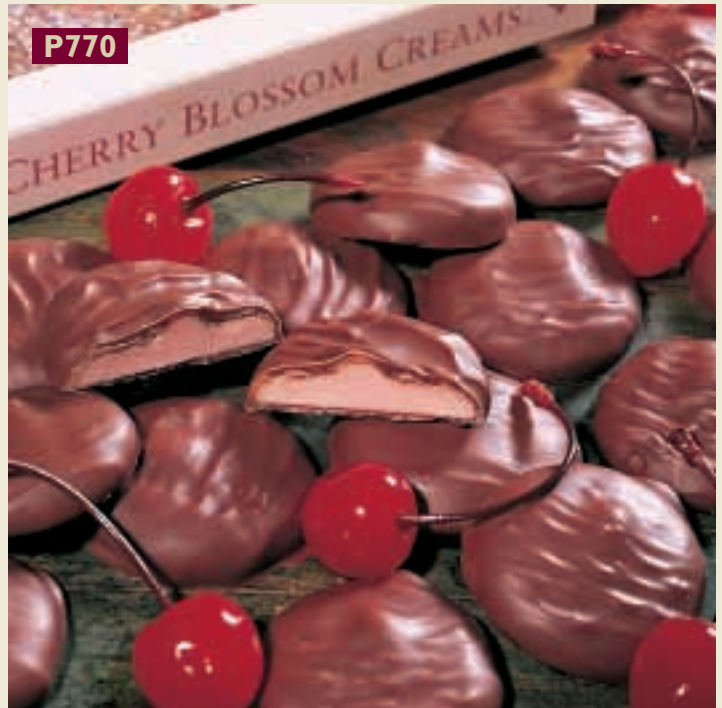

P770

CHERRY BLOSSOM CREAMS™

P770. Cherry flavored cream centers, covered in milk chocolate. Seal of Excellence Award winner at the Wisconsin State Fair! (6 oz. box, 12 pcs.) **$9.50**