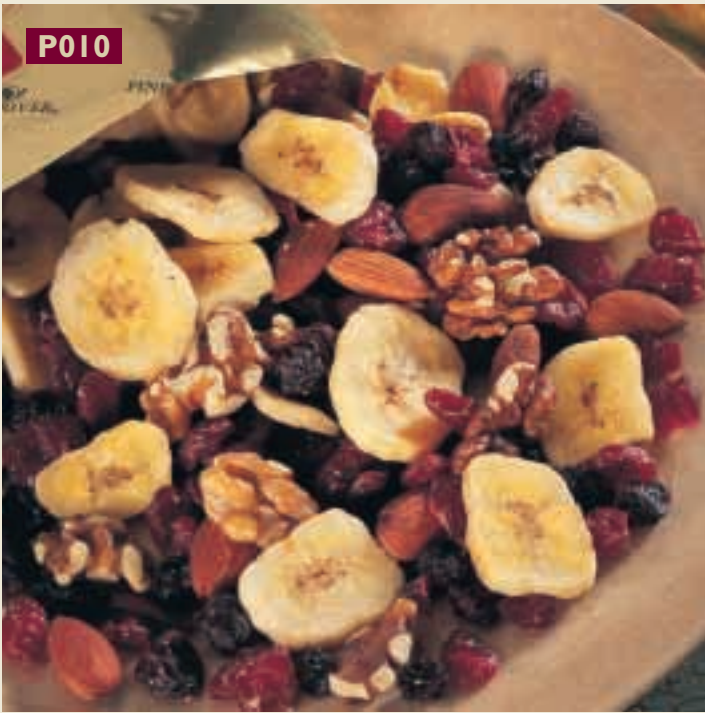

P010

SWEET BERRY MIX

P010. This unique snack mix blends the sweet taste of dried banana chips and raisins with tangy dried cranberries. Whole almonds and walnut pieces add crunch. (6 oz. foil bag) **$5**